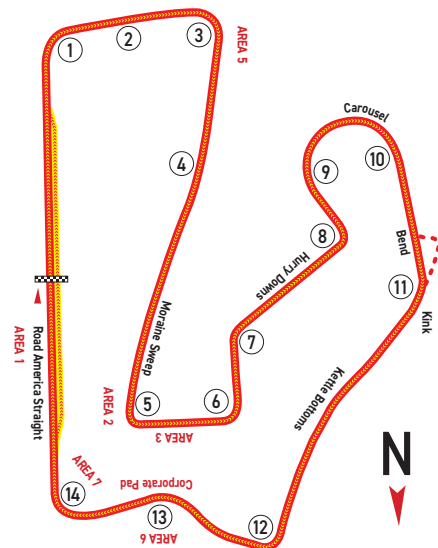

CATERING: Road America will put you in touch with the track-approved caterer for your area so you can work directly with them for your food, beverage, linens and staffing.