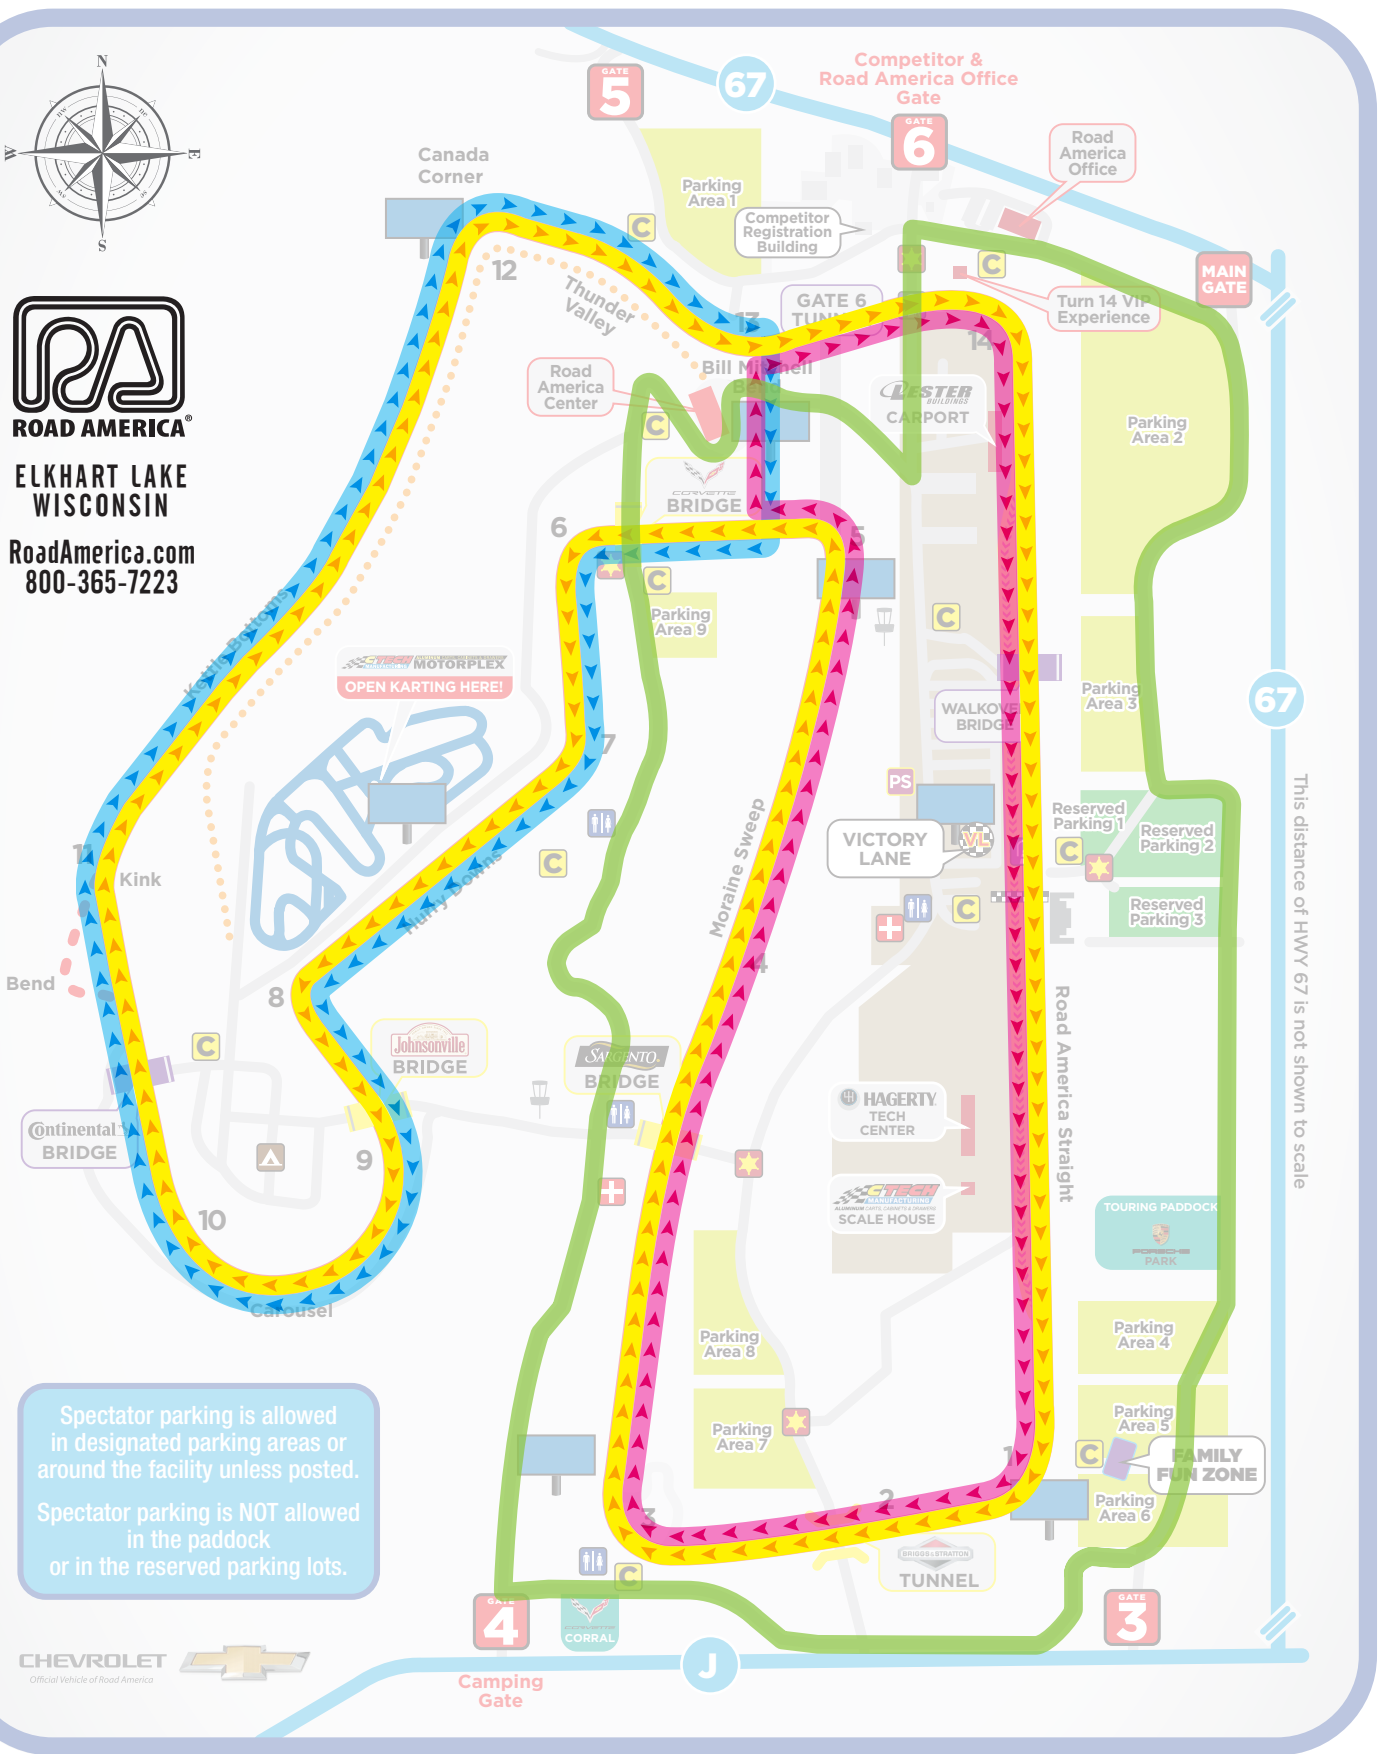

ELKHART LAKE WISCONSIN

RoadAmerica.com
800-365-7223

Spectator parking is allowed in designated parking areas or around the facility unless posted. Spectator parking is NOT allowed in the paddock or in the reserved parking lots.

-
- 2.14 Miles**
-
- 2.13 Miles**
-
- 3 Miles**
-
- 4 Miles**